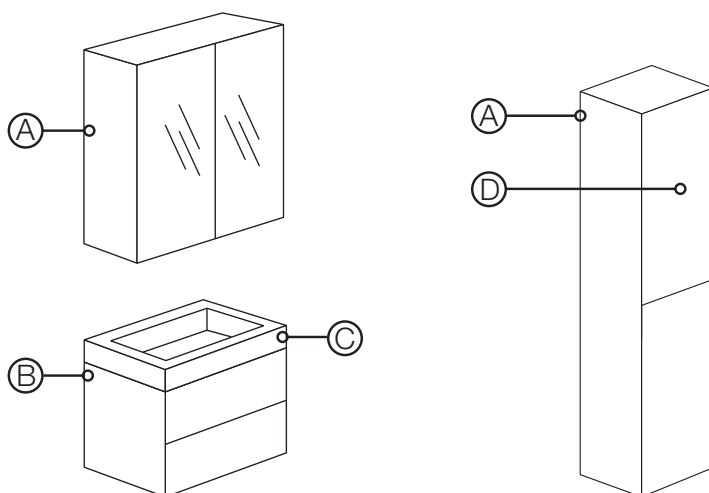

Installation

(A)

(B)

Installation

Ⓒ

Ⓓ

36.026.27
36.026.28
36.026.29

SHI B.V.
Keskesweg 19
5721 WS Asten
the Netherlands
www.differnz.eu