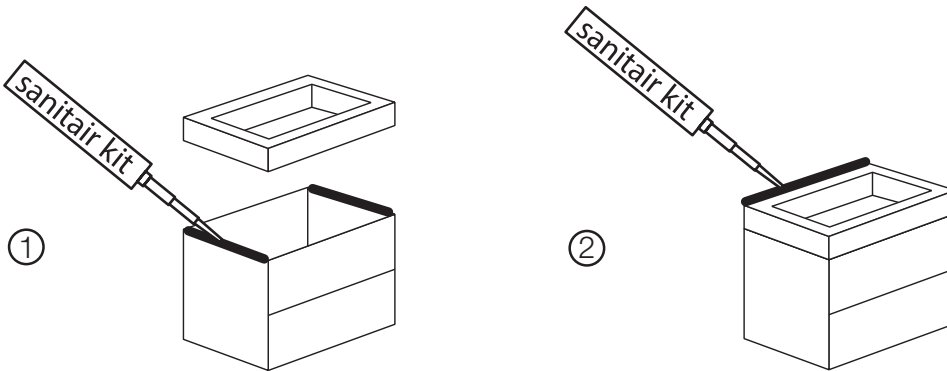

Installation

(A)

(B)

Installation

Ⓒ

Ⓓ

36.026.27
36.026.28
36.026.29

SHI B.V.
Keskesweg 19
5721 WS Asten
the Netherlands
www.differnz.eu