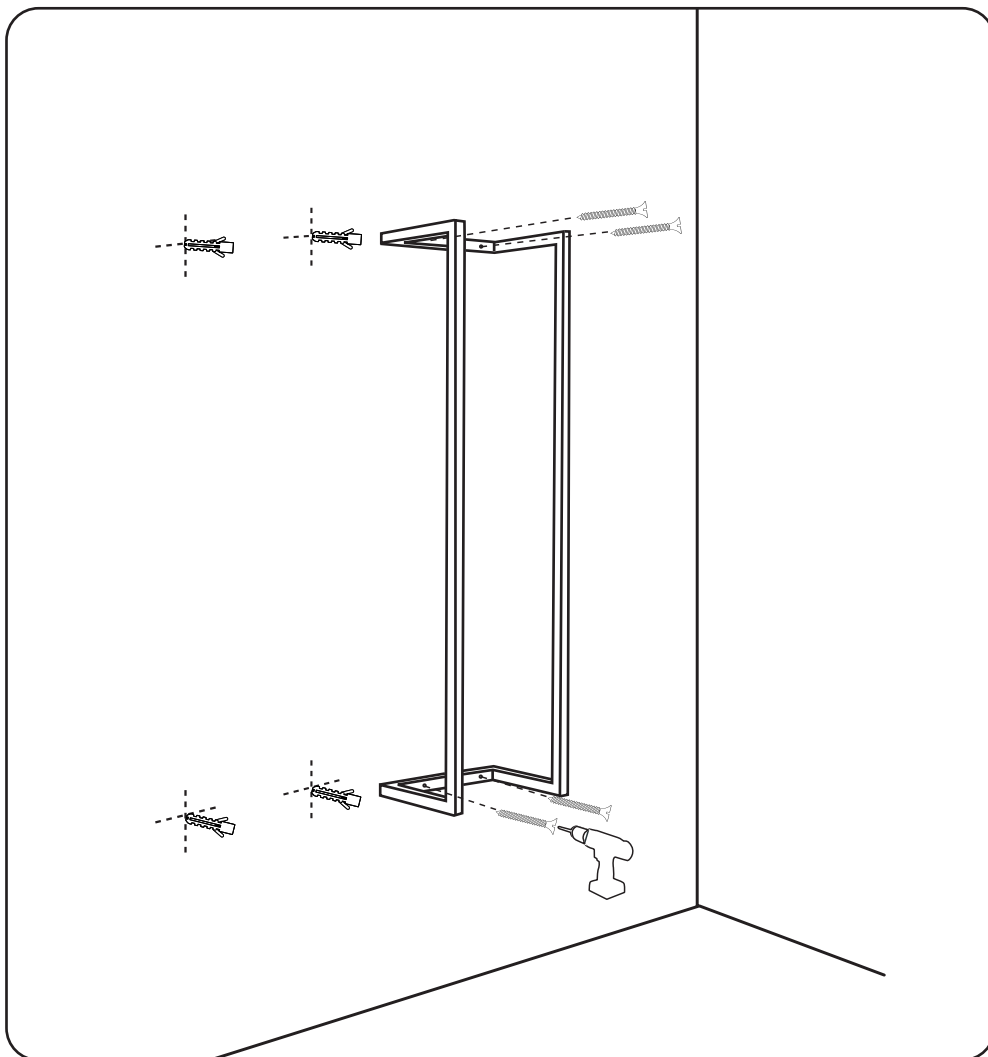

Drill

Measuring tape

Screwdriver

Level

Pencil

Art.nr.:
38.215.08
38.215.16

SHI B.V.
Keskesweg 19
5721 WS Asten
the Netherlands